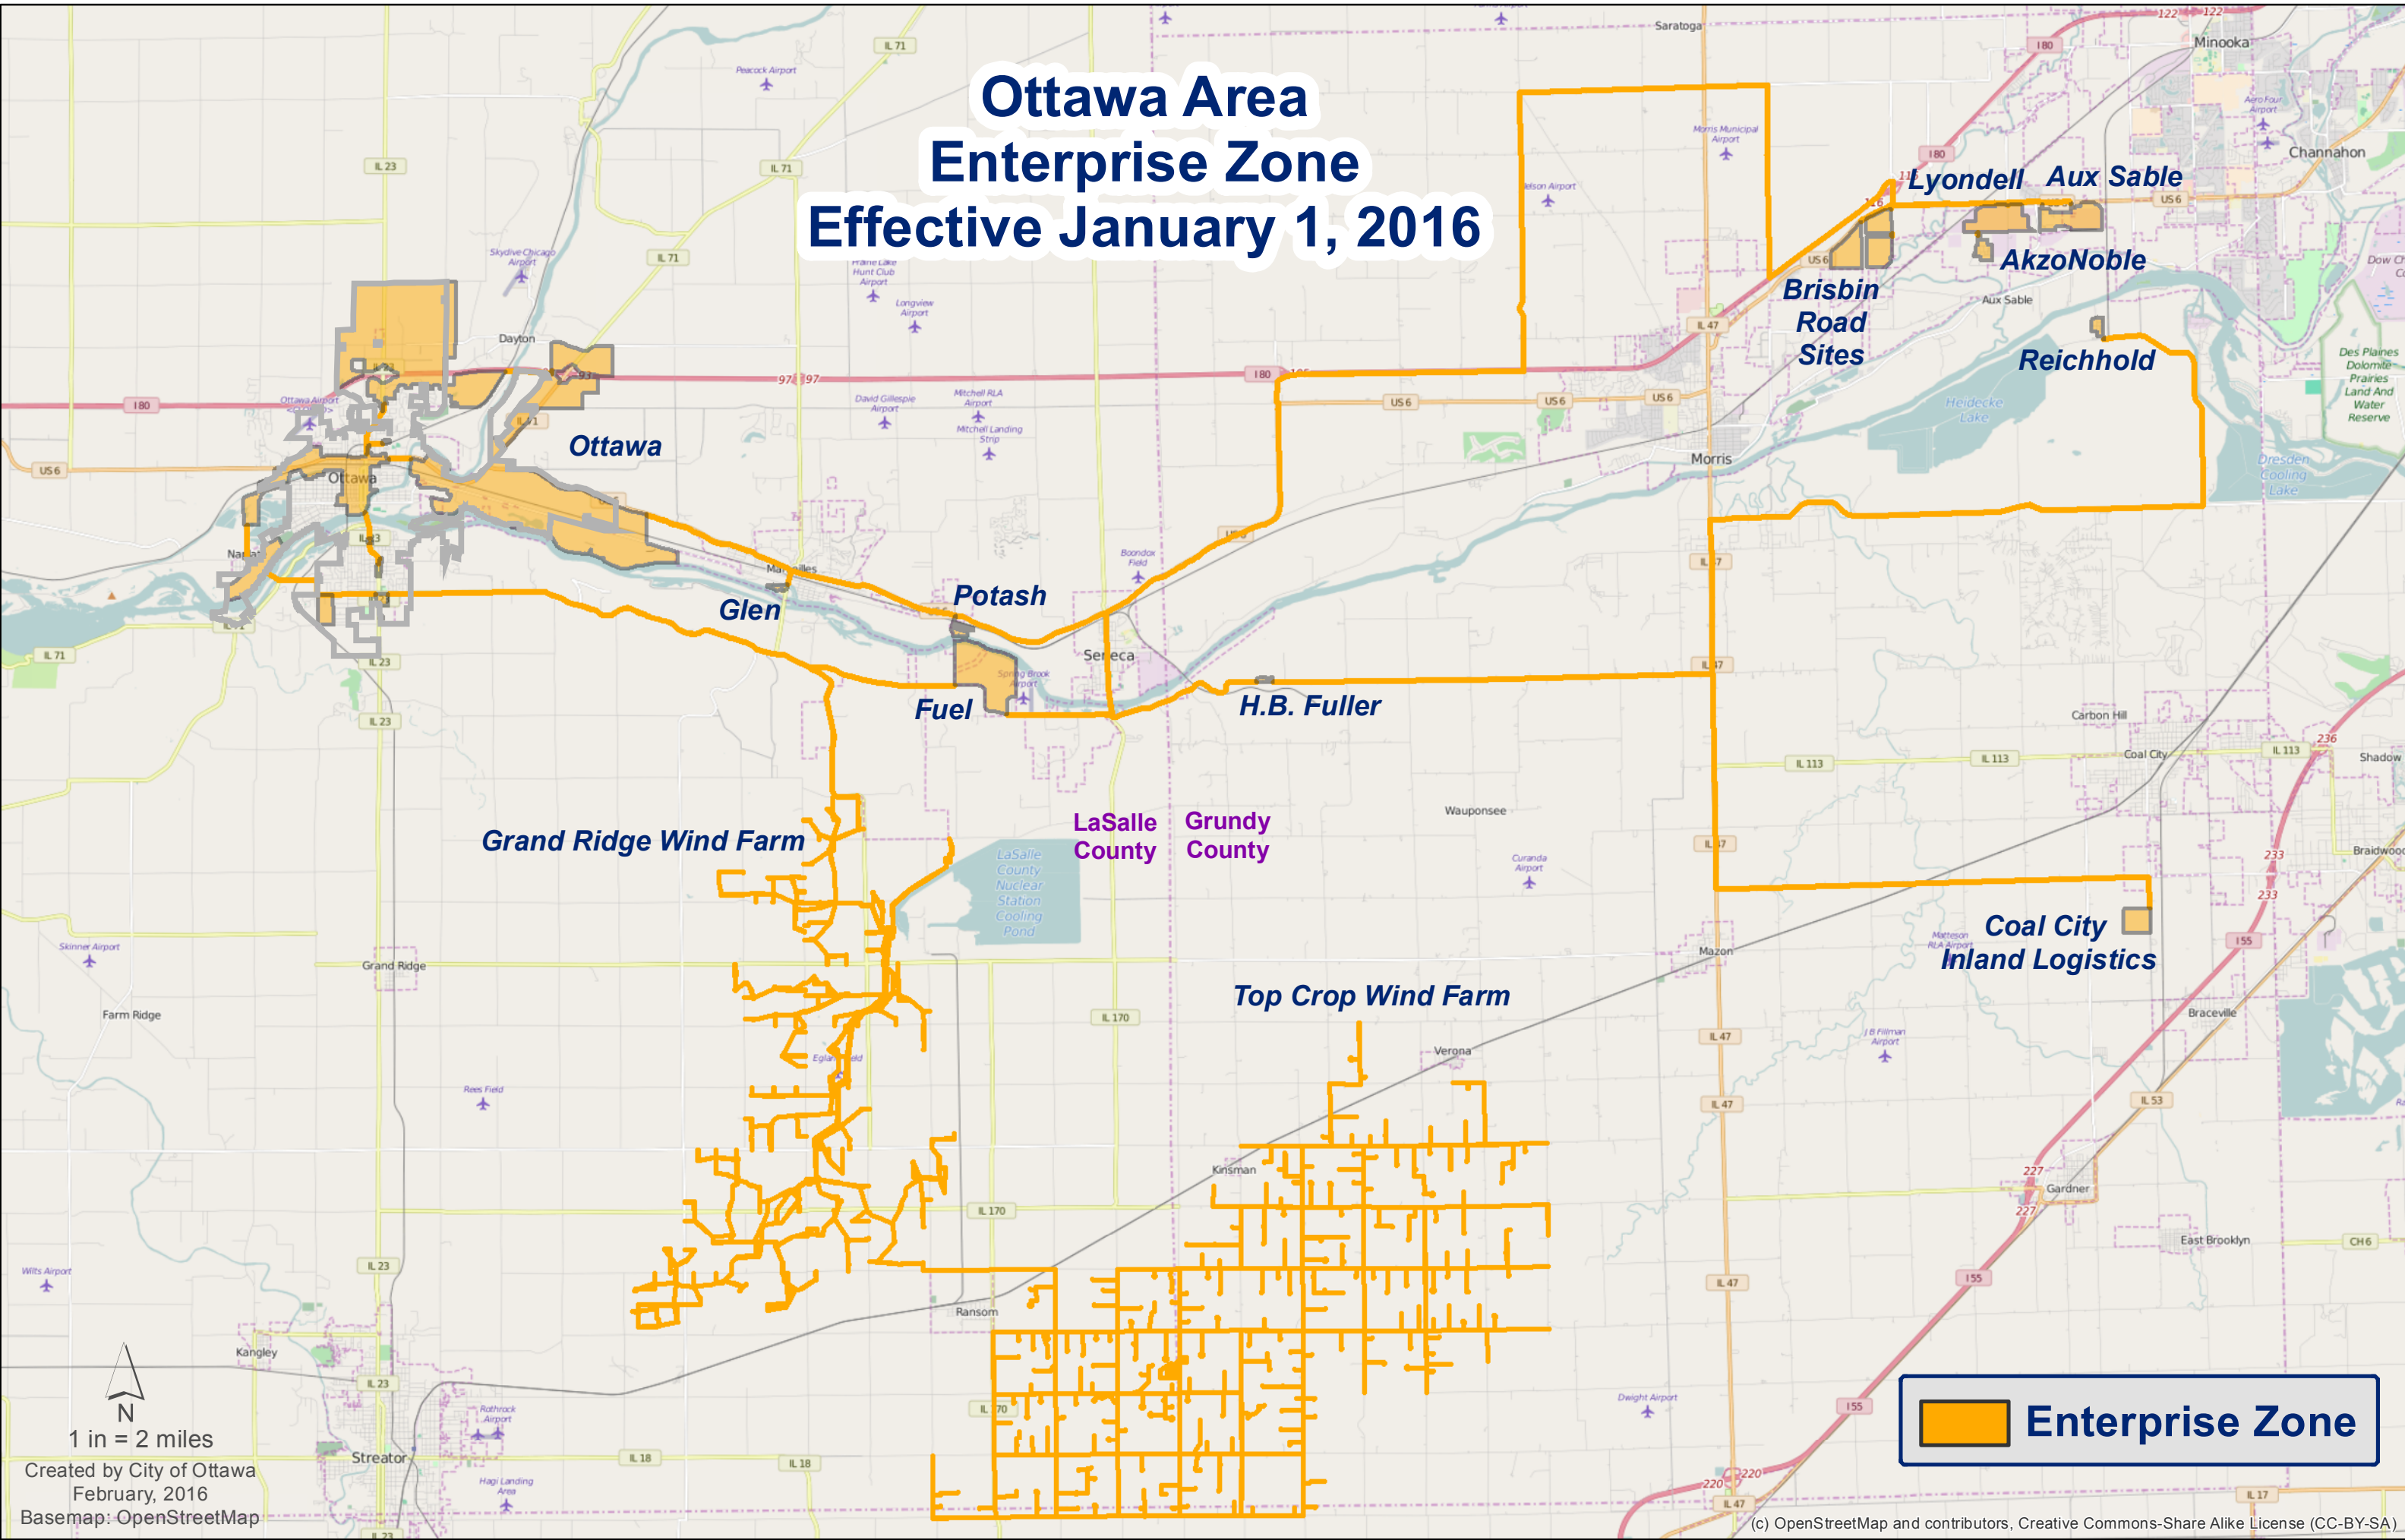

Ottawa Area Enterprise Zone Effective January 1, 2016

 Enterprise Zone

1 in = 2 miles
Created by City of Ottawa
February, 2016
Basemap: OpenStreetMap